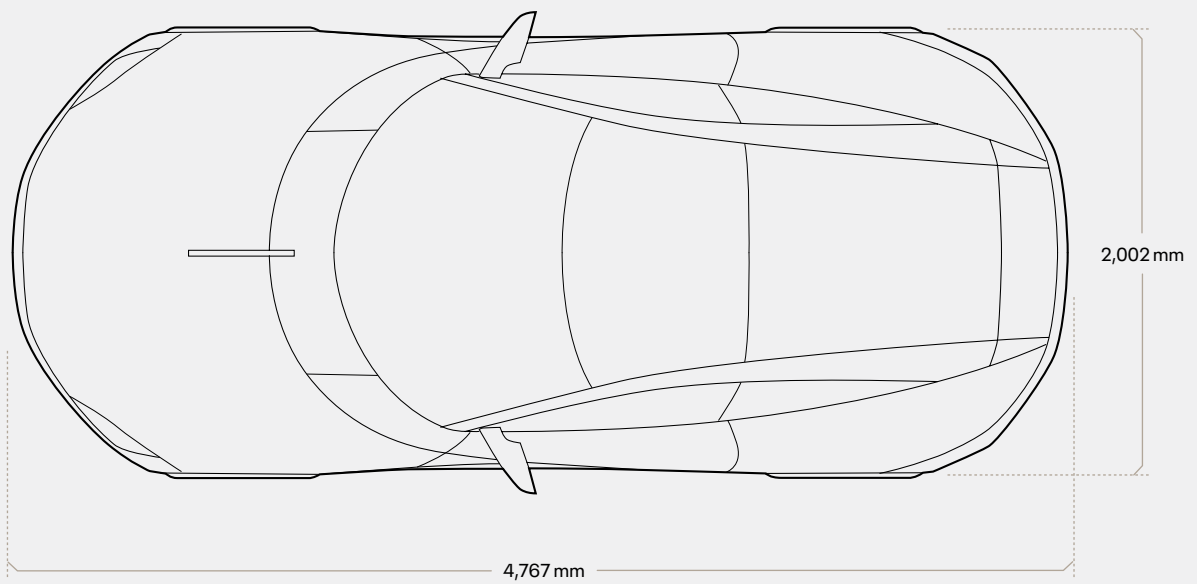

KARMA

2025 KAVEYA DIMENSIONS