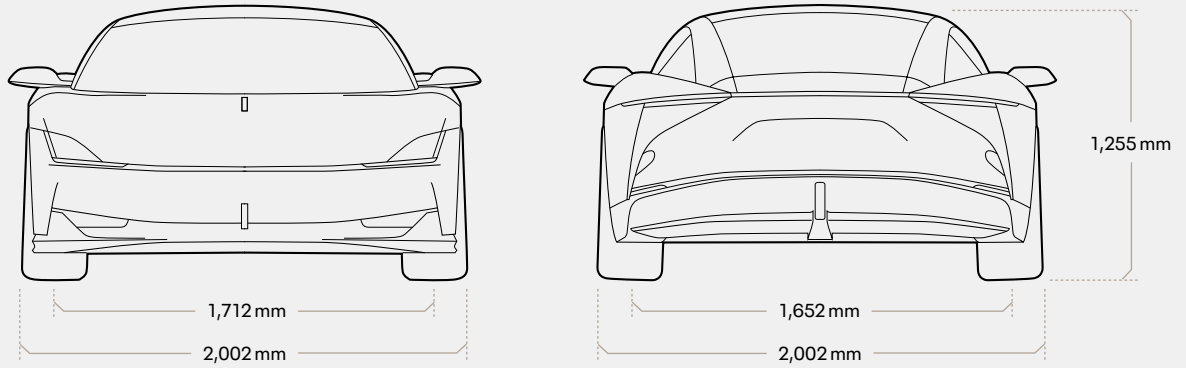

KARMA

2025 KAVEYA DIMENSIONS