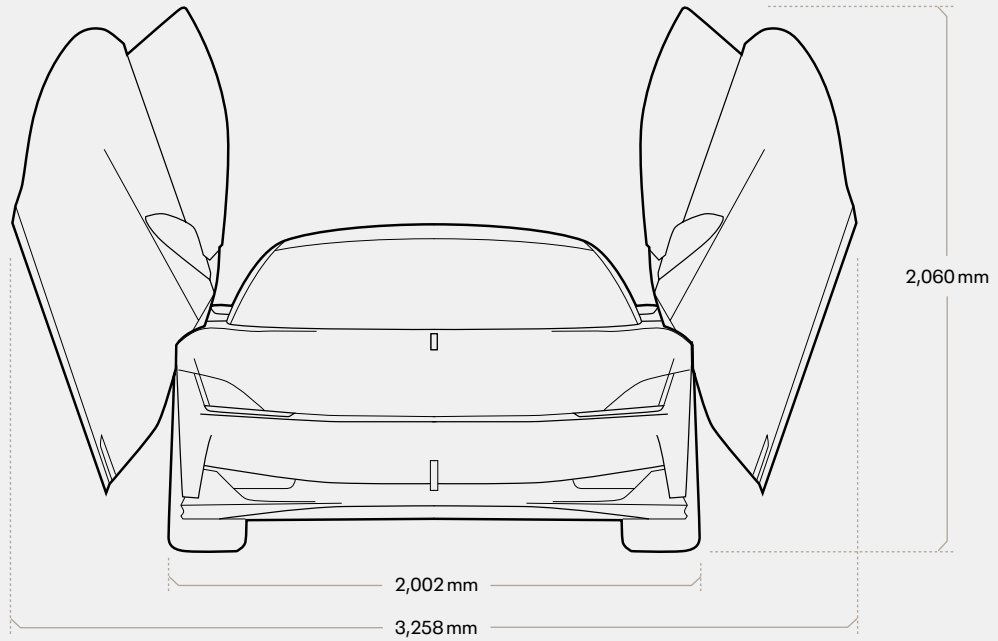

KARMA

2025 KAVEYA DIMENSIONS