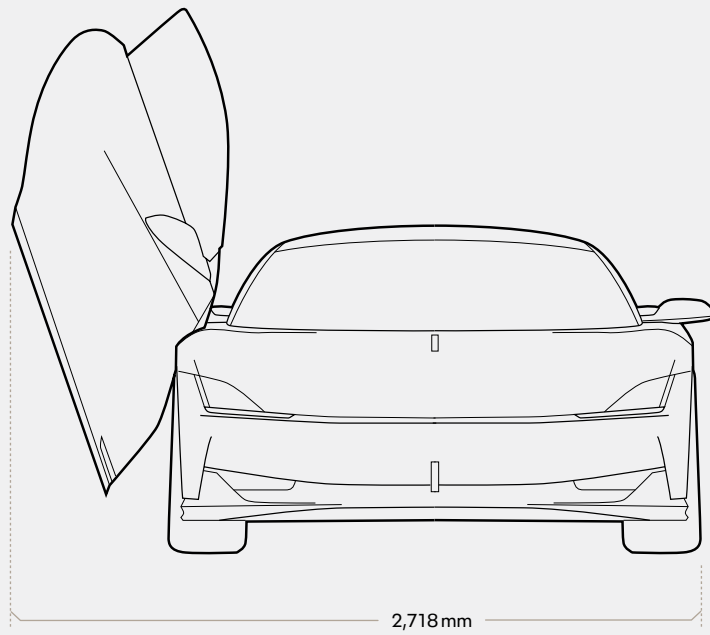

KARMA

2025 KAVEYA DIMENSIONS