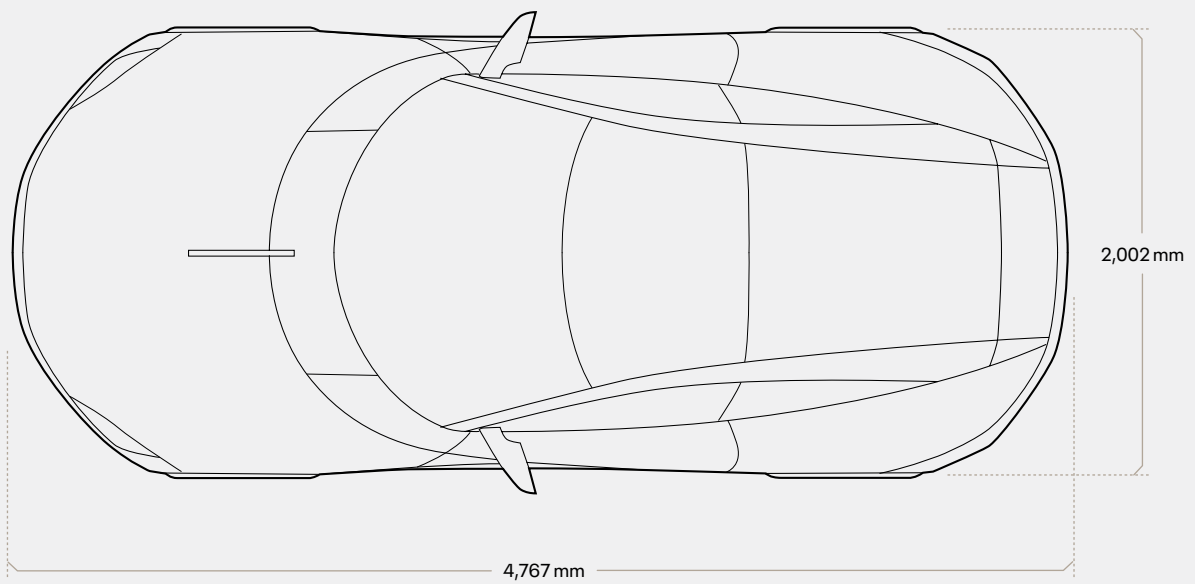

KARMA

2025 KAVEYA DIMENSIONS