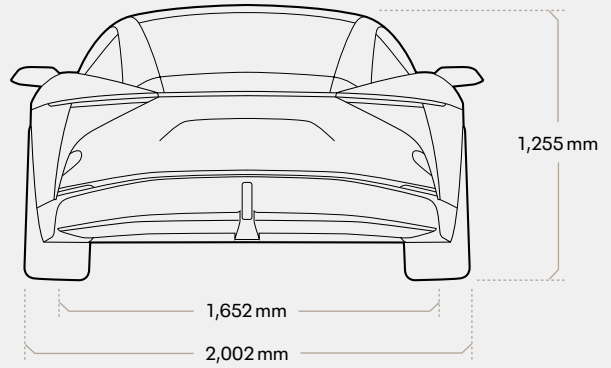

KARMA

2025 KAVEYA DIMENSIONS