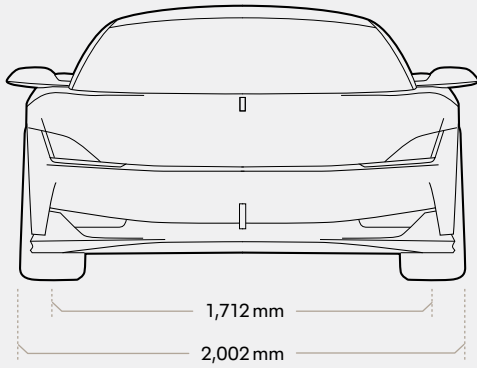

KARMA

2025 KAVEYA DIMENSIONS