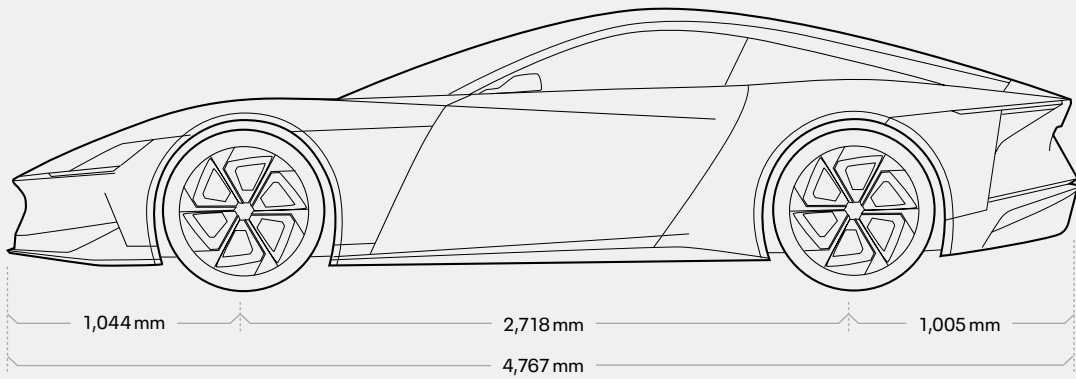

KARMA

2025 KAVEYA DIMENSIONS